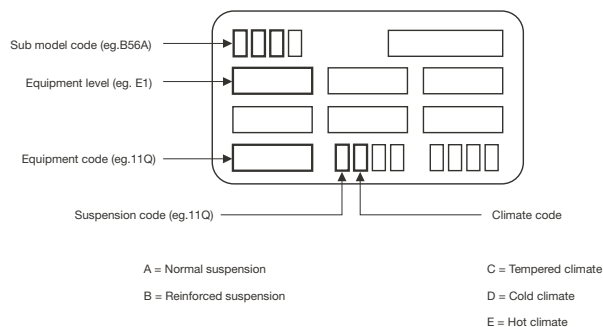

*) Renault Identification Plate 1996 →