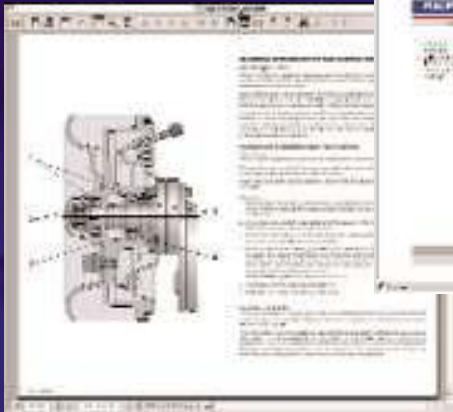

SKF Compass Navigate

A time-saving tool for you and your customers.

SKF has made a major commitment to meeting the needs of distributors, dealers and garages with the industry's most comprehensive and customer-focused website. Currently translated into 7 languages, www.vsm.com is a rich source of information and time-saving features, made instantly available through a unique integrated architecture and platform, called Compass Navigate.

Fast (even on a modem), Compass Navigate allows users to quickly and easily navigate through all SKF product catalogues to find the right part. Information is updated quarterly. Visitation to the site has grown exponentially since its creation in 1997; last year daily hits increased by nearly 200%!

SKF Compass Navigate Part Search:

- ***- Car to kit***
- ***- Kit to car***
- ***- Car manufacturer to
  SKF part***
- ***- Other manufacturer
  to SKF part***