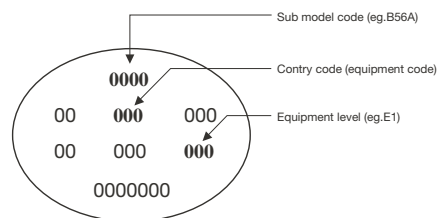

1) Not for armoured vehicles	23) Equipment code 100 *)
2) Armoured body	24) Equipment code 130 *)
3) With differential mounted brakes	25) Equipment code 13P *)
4) With hub mounted brakes	26) Equipment code 13W *)
5) Except tropical climate	27) Equipment code 220 *)
6) Tropical climate *)	28) Equipment code 110 *)
7) Short body	29) Equipment code 121 *)
8) Wheel suspension arm of steel plate	30) Equipment code 23L *)
9) Cold climate *)	31) Equipment code 23P *)
10) Tempered climate *)	32) Equipment code 23Z *)
11) Equipment level E2 *)	33) Equipment code 260 *)
12) Equipment level E3 *)	34) With HUB 1 bearing
13) Equipment level E5 *)	35) With HUB 2 bearing
14) Equipment level E1 *)	36) Swing axle
15) Equipment level E4 *)	37) Double joint axle
16) Equipment code 101 *)	38) 12 mm locking ring
17) Equipment code 120 *)	39) 16 mm locking ring
18) Equipment code 11Q *)	40) 20 mm locking ring
19) Equipment code 230 *)	41) 22,5 mm locking ring
20) Equipment code 23Q *)	42) Brake disc fixed with a screw
21) Equipment code 140 *)	43) Brake disc without dowel pin
22) Equipment code 720 *)	44) Brake disc with dowel pin

*) Renault Identification Plate → 1996