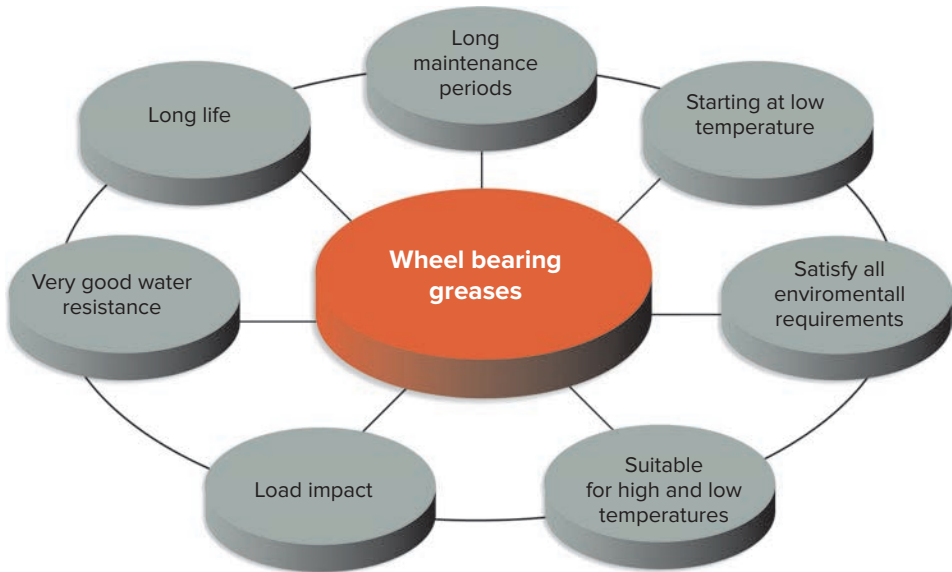

Features

In regards to grease and its application, there are critical elements used in the formulation process that must be considered. These elements include the thickener type and concentration, lubricant type, viscosity and additive package. Moreover, there are special requirements of wheel-bearing greases that are shown in **Picture 7**. Greases are rated by the National Lubricating Grease Institute (NLGI) and range from 000 through 6. An NLGI 2 grade is typically the specification used in automotive greases. Regardless of the application, greases should reduce friction and wear, protect against corrosion, seal bearings from water and contaminants.

Picture 7 Requirements of wheel - bearing greases

While one of the main reasons for grease failure is selecting the wrong type of grease for the intended application, there may also be other causes, such as incompatibility resulting in excessive softening of the grease, contamination leading to excessive wear or applying too little or too much grease for the application. Over 50 percent of all rolling-bearing defects are due to improper lubrication (see **Chart 1**). In close cooperation with our quality engineers and manufacturing shops we made conclusions and the following greases are used in our automotive bearings: ESSO/MOBIL RONEX MP, SHELL Alvania RL2 (Gadus S2 V100 2), China Hangu No.2 & Kyodo Yushi RareMax AF-1 (**Table 1**)

In order to prevent external dirt or humidity from entering into the bearing and prevent lubricant from leaking out sealing mechanisms are used. The service life of the bearings very often depends on the efficiency of these mechanisms. There are a lot of different types, and various factors must be considered when choosing the right one to be applied:

- Type of lubricant;
- Rotation speed;
- Cost