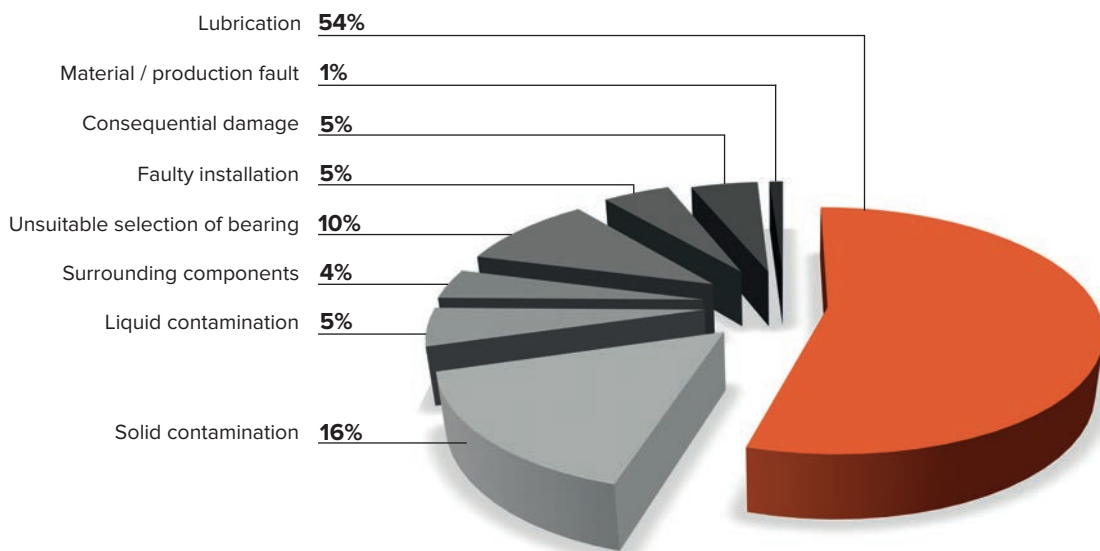

The bad efficiency or low quality of seals can lead to solid and liquid contamination of lubricant. Solid contamination in the lubricant cause wear and premature fatigue. The harder the ingress contaminant and the smaller the bearing, the more life is reduced. The harmful effect of liquid contaminants in lubricant is often greatly underestimated. Even pure water without additional aggressive media has a very high potential for damage in rolling bearings.