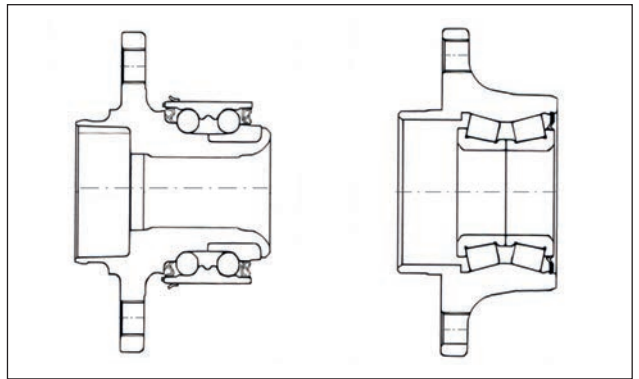

Product advantages:

- Lubricated for life;
- Defined and preset clearance;
- Integrated impulse wheel in the seal.

Picture 4 CRB & CRT

GENERATION 2 HUB BEARINGS - CRB2 & CRT2

CRAFT bearings has a bearing designation CRB2 for flanged double row angular contact ball bearings and CRT2 for flanged double row tapered roller bearings (**Picture 5**). Gen 2 hub bearings designed with the experience gained from first generation DAC & DU have an outer ring with an integral flange, replacing the function of a separate hub. The flange is tough, with threaded hole or studs to center and mount brake and wheel. Some of them have an impulse wheel as part of the outer ring, produced by cold forming. Typically used with a rotating outer ring for non-driven front or rear wheels.

Assembly of gen 2 hub bearing is made by fixing outer flanged ring to the knuckle and drive shaft is connected to the inner ring. When reassembling, all the mating surfaces and the spindle should be cleaned and lubed with the recommended lubricant, typically a small amount of engine oil. Occasionally a slide hammer or puller may be required to remove the assembly, but care must be taken not to damage the threads on the spindle or the spindle itself.

Product advantages:

- Lubricated for life;
- Easy assembled;
- Defined and preset clearance;
- Arranged sealing.

Picture 5 CRB2 & CRT2

GENERATION 3 HUB BEARINGS - CRB3 & CRT3

The Gen 3 wheel bearing design incorporates two separate flanges and a double row angular contact ball or tapered roller bearing design that are sealed and lubed for life. CRAFT bearings has a bearing designation CRB3 for ball bearings and CRT3 for tapered roller bearings (**Picture 6**). The outer ring flange does not rotate and is attached to the suspension, while the rotating inner ring, with its tough flange, spigot and threaded holes or studs is to locate and retain the wheel. Used for both driven and non-driven wheel applications.