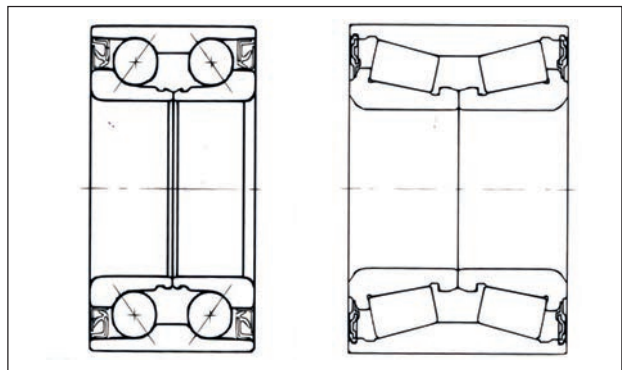

Product advantages:

- Lubricated for life;
- Defined and preset clearance;
- Integrated impulse wheel in the seal.

Picture 4 CRB & CRT