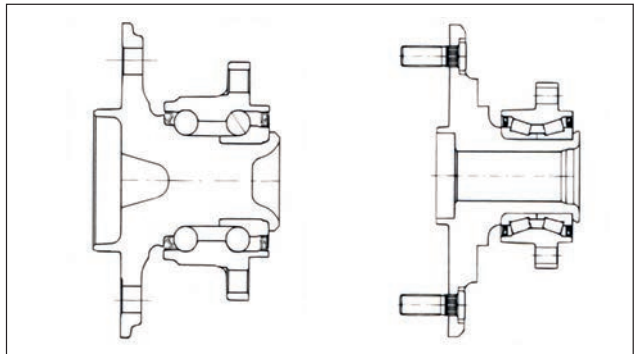

Picture 6 CRB3 & CRT3