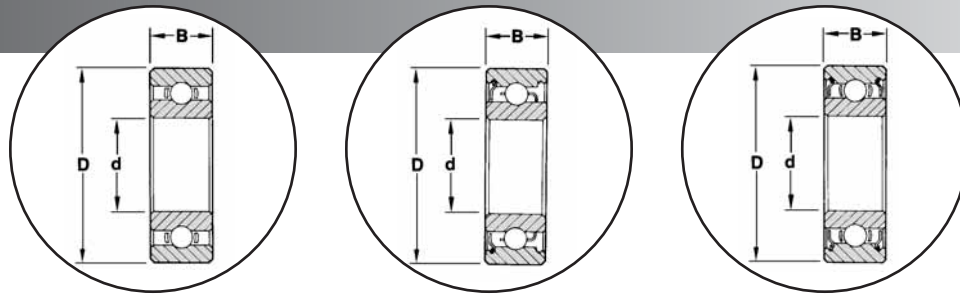

UNFLANGED METRIC SERIES

BL BASIC NUMBER	BORE d mm	O.D. D mm	WIDTH B OPEN mm	WIDTH B 1 OR 2 SHIELDS mm
SSL310	1.0	3.0	1.0	-
SSL415	1.5	4.0	1.2	-
SSR515	1.5	5.0	2.0	2.6
SSR615	1.5	6.0	2.5	3.0
SSL520	2.0	5.0	1.5	2.3
SSR620	2.0	6.0	2.3	3.0
SSR720	2.0	7.0	2.8	3.5
SSL625	2.5	6.0	1.8	2.6
SSR725	2.5	7.0	2.5	3.5
SSL630	3.0	6.0	2.0	2.5
SSL730	3.0	7.0	2.0	3.0
SSR830	3.0	8.0	3.0	4.0
SSR930	3.0	9.0	3.0	5.0
SSL740	4.0	7.0	2.0	2.5
SSL840	4.0	8.0	2.0	3.0
SSL940	4.0	9.0	2.5	4.0
SSL1040	4.0	10.0	3.0	4.0
SSR1140	4.0	11.0	4.0	4.0
SSR1240	4.0	12.0	4.0	4.0
SSL850	5.0	8.0	2.0	2.5
SSL950	5.0	9.0	2.5	3.0
SSL1050	5.0	10.0	3.0	4.0
SSL1150	5.0	11.0	3.0	5.0
SSL1150Y04	5.0	11.0	4.0	4.0
SSR1350	5.0	13.0	4.0	4.0
SSL1060	6.0	10.0	2.5	3.0
SSL1260	6.0	12.0	3.0	4.0
SSL1360	6.0	13.0	3.5	5.0
SSR1560	6.0	15.0	5.0	5.0
SSL1170	7.0	11.0	2.5	3.0
SSL1370	7.0	13.0	3.0	4.0
SSL1470	7.0	14.0	3.5	5.0
SSL1280	8.0	12.0	2.5	3.5
SSL1480	8.0	14.0	3.5	4.0
SSL1680	8.0	16.0	4.0	5.0
SSL1790	9.0	17.0	4.0	5.0
SSL2090	9.0	20.0	5.0	6.0
SSL1910	10.0	19.0	5.0	7.0