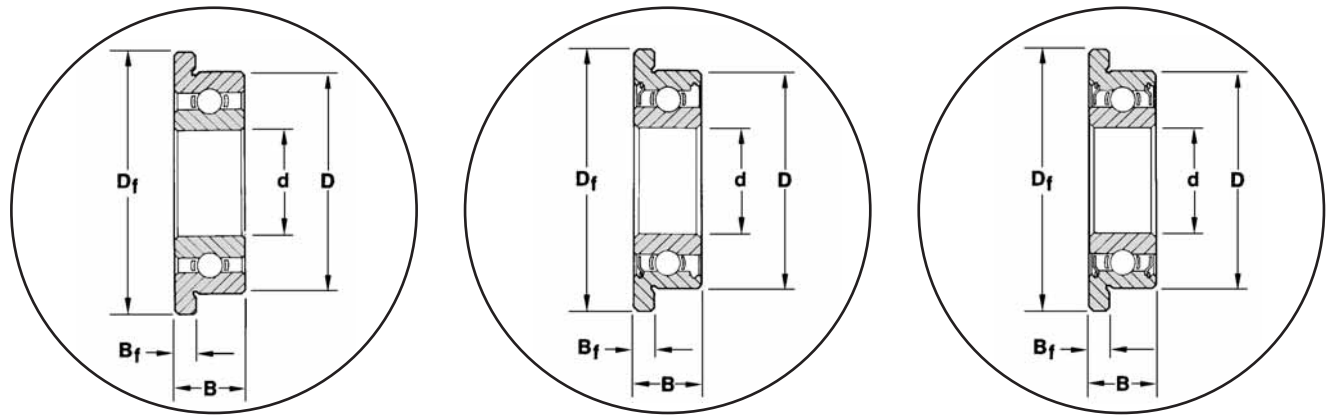

FLANGED 600 SERIES

BL BASIC NUMBER	BORE d mm	O.D. D mm	WIDTH B OPEN mm	WIDTH B 1 OR 2 SHIELDS mm	FLANGED O.D. Df		FLANGE WIDTH Bf	
					OPEN mm	SHIELDED mm	OPEN mm	SHIELDED mm
SSF623	3.0	10.0	4.0	4.0	11.5	11.5	1.0	1.0
SSF624	4.0	13.0	5.0	5.0	15.0	15.0	1.0	1.0
SSF634	4.0	16.0	5.0	5.0	18.0	18.0	1.0	1.0
SSF605	5.0	14.0	5.0	5.0	16.0	16.0	1.0	1.0
SSF625	5.0	16.0	5.0	5.0	18.0	18.0	1.0	1.0
SSF635	5.0	19.0	6.0	6.0	22.0	22.0	1.5	1.5
SSF606	6.0	17.0	6.0	6.0	19.0	19.0	1.2	1.2
SSF626	6.0	19.0	6.0	6.0	22.0	22.0	1.5	1.5
SSF607	7.0	19.0	6.0	6.0	22.0	22.0	1.5	1.5
SSF627	7.0	22.0	7.0	7.0	25.0	25.0	1.5	1.5
SSF608	8.0	22.0	7.0	7.0	25.0	25.0	1.5	1.5
SSF609	9.0	24.0	7.0	7.0	27.0	27.0	1.5	1.5

NOTE: BL NUMBERS SHOWN INCLUDE SS PREFIX INDICATING AISI 440C STAINLESS STEEL.