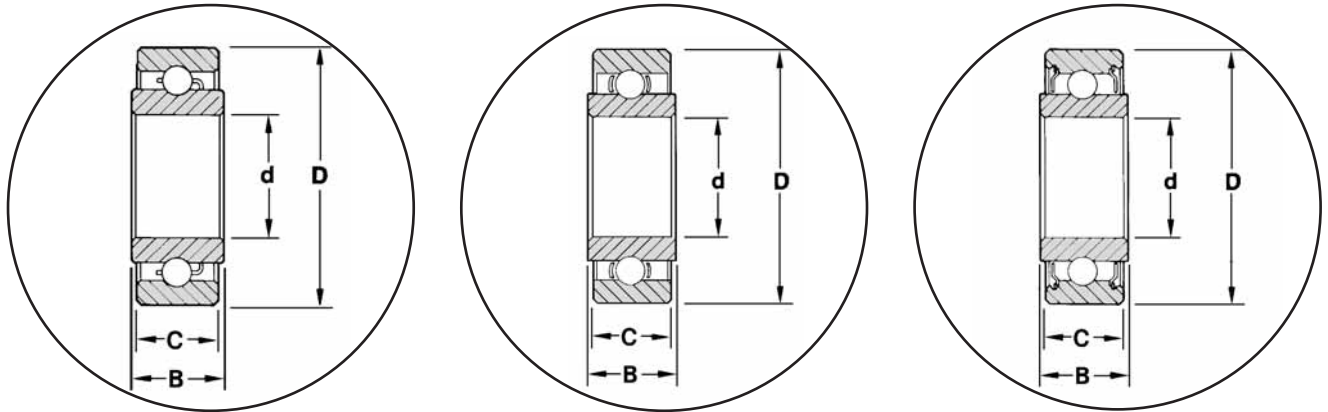

UNFLANGED INCH SERIES-EXTENDED INNER RINGS

BL BASIC NUMBER	BORE d	O.D. D	WIDTH OPEN C	WIDTH 1 OR 2 SHIELDS C	INNER RING WIDTH	
					OPEN B	1 OR 2 SHIELDS B
SSRI-2	.0400	.1250	.0469	-	.0781	-
SSRI-2 1/2	.0469	.1562	.0625	.0937	.0937	.1250
SSRI-3	.0550	.1875	.0781	.1094	.1094	.1406
SSRI-4	.0781	.2500	.0937	.1406	.1250	.1719
SSRI3332	.0937	.1875	.0625	.0937	.0937	.1250
SSRI-5	.0937	.3125	.1094	.1406	.1406	.1719
SSRI418	.1250	.2500	.0937	.1094	.1250	.1406
SSRI518	.1250	.3125	.1094	.1406	.1406	.1719
SSRI618	.1250	.3750	.1094	.1406	.1406	.1719
SSR2	.1250	.3750	.1562	.1562	.1875	.1875
SSRI5532	.1562	.3125	.1094	.1250	.1406	.1562
SSRI5632	.1875	.3125	.1094	.1250	.1406	.1562
SSRI6632	.1875	.3750	.1250	.1250	.1562	.1562
SSR3	.1875	.5000	.1960	.1960	-	.2272
SSRI614	.2500	.3750	.1250	.1250	.1562	.1562
SSRI814	.2500	.5000	.1250	.1875	.1562	.2188
SSR4	.2500	.6250	.1960	.1960	-	.2260
SSRI8516	.3125	.5000	.1562	.1562	.1875	.1875

NOTE: BL NUMBERS SHOWN INCLUDE SS PREFIX INDICATING AISI 440C STAINLESS STEEL.