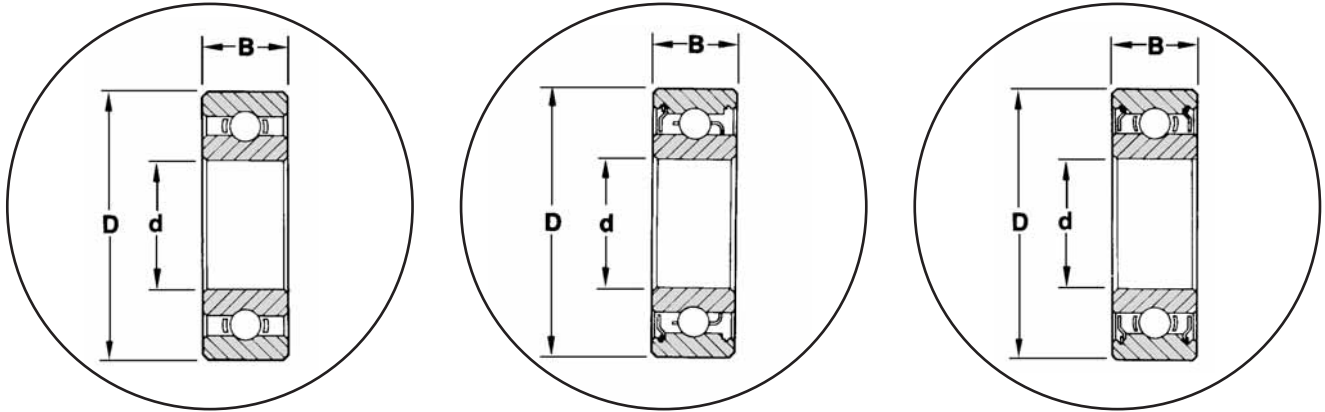

UNFLANGED 600 SERIES

BL BASIC NUMBER	BORE d mm	O.D. D mm	WIDTH B OPEN mm	WIDTH B 1 OR 2 SHIELDS mm
SS623	3.0	10.0	4.0	4.0
SS624	4.0	13.0	5.0	5.0
SS634	4.0	16.0	5.0	5.0
SS605	5.0	14.0	5.0	5.0
SS625	5.0	16.0	5.0	5.0
SS635	5.0	19.0	6.0	6.0
SS606	6.0	17.0	6.0	6.0
SS626	6.0	19.0	6.0	6.0
SS636	6.0	22.0	7.0	7.0
SS607	7.0	19.0	6.0	6.0
SS627	7.0	22.0	7.0	7.0
SS608	8.0	22.0	7.0	7.0
SS628	8.0	24.0	8.0	8.0
SS638	8.0	28.0	9.0	9.0
SS609	9.0	24.0	7.0	7.0
SS629	9.0	26.0	8.0	8.0

NOTE: BL NUMBERS SHOWN INCLUDE SS PREFIX INDICATING AISI 440C STAINLESS STEEL.