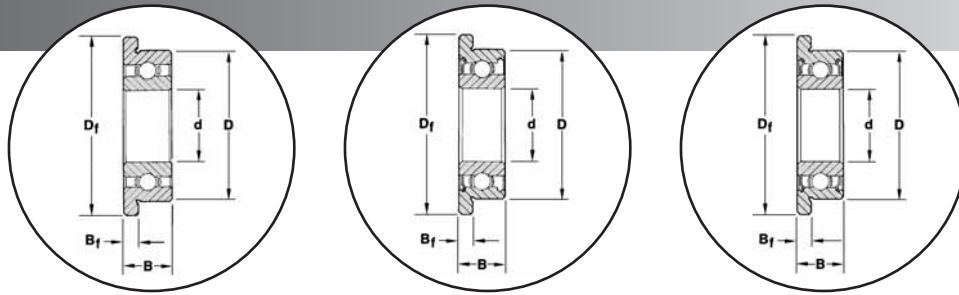

FLANGED METRIC SERIES