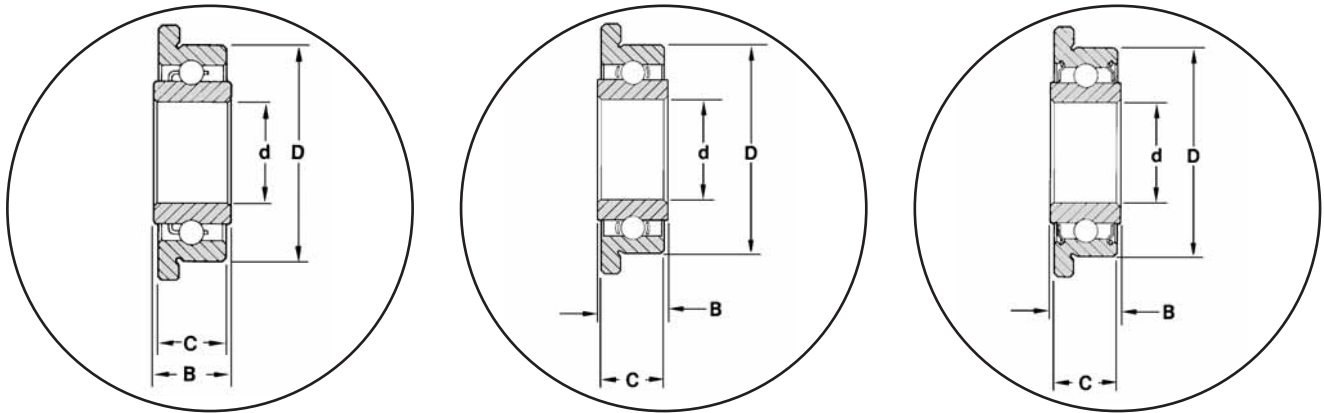

FLANGED INCH SERIES-EXTENDED INNER RINGS